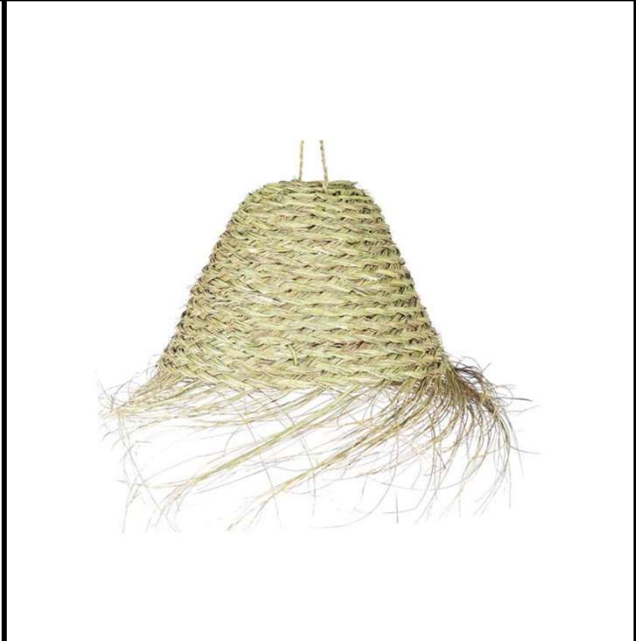

Sovitron Interior Pvt.Ltd.

Model Name	Bamboo Light / DL-BP28-12
Description	Downlighter

Technical description	Image
-----------------------	-------

Dimension	Based on Rquirement
Frame	Bamboo / Cane / Kauna
Color Tempertaure	5700K
Power	12W
Total Luminous Flux	840 lm
Efficacy	70 lm/W
IP rating	20
Color Rendering	≥80
Mounting	Pendant
Optics	E 27 Holder
Dimming	NON-Dimmable
Operating Voltage	220-240 VAC
Standard Lifetime	L70 minimum at 50,000 burning hours